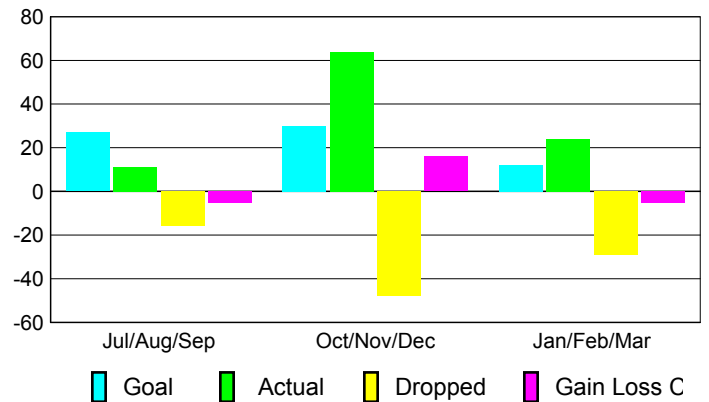

Membership Results 2009-2010

Goal, New, Dropped, Gain/Loss

Comparison of Membership Gain/Loss

Current Year Compared to the Previous Year