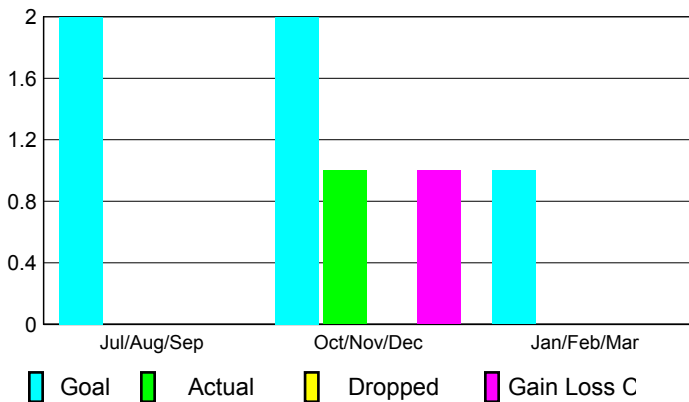

2009-2010 GMT Quarterly Report for District (or Undistricted) **District 414**

GMT: **SALIM J MOUSSAN**

Location: **TUNISIA**

GMT CA: **6**

CLUBS

Club Results
2009-2010

Clubs
2008-2009

Month	New Club Goal	Actual New Clubs	Actual Dropped Clubs	Gain/Loss of Clubs	Gain/Loss of Clubs
Jul/Aug/Sep	2	0	0	0	1
Oct/Nov/Dec	2	1	0	1	0
Jan/Feb/Mar	1	0	0	0	5
Totals	5	1	0	1	6

Club Results 2009-2010

Goal, New, Dropped, Gain/Loss

Comparison of Club Gain/Loss

Current Year Compared to the Previous Year

YTD Status Quo Clubs 2009-2010

Status Quo Clubs Compared to Status Quo Members

MEMBERSHIP